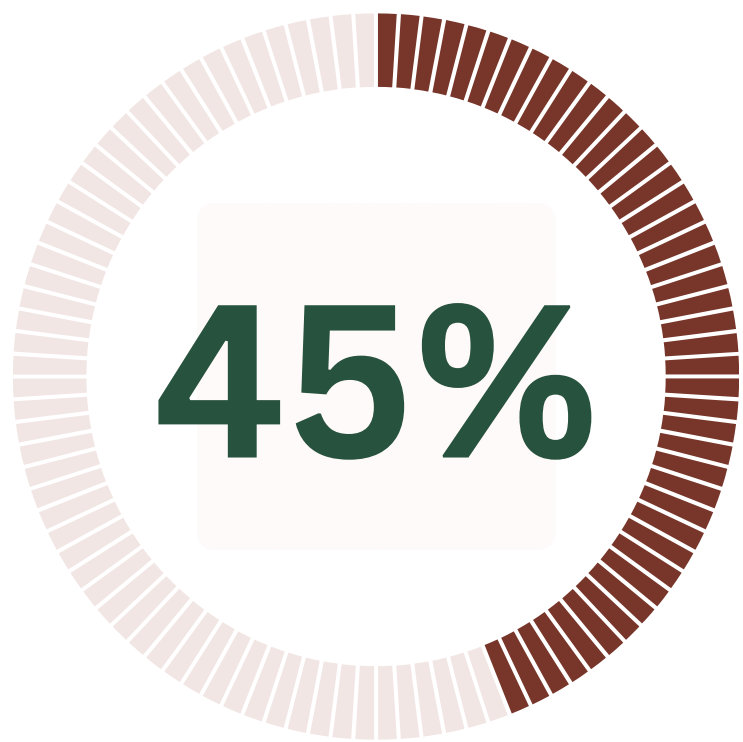

A-Level Results

A-LEVEL ENTRIES ACHIEVING
A* - A GRADES

A-LEVEL ENTRIES ACHIEVING
A* - B GRADES

2024		
Candidates: 146 Entries: 469		
Number & % of A*'s	68	14.5%
Number & % of A*/A's	217	46.3%
Number & % of A*-B's	244	80.4%